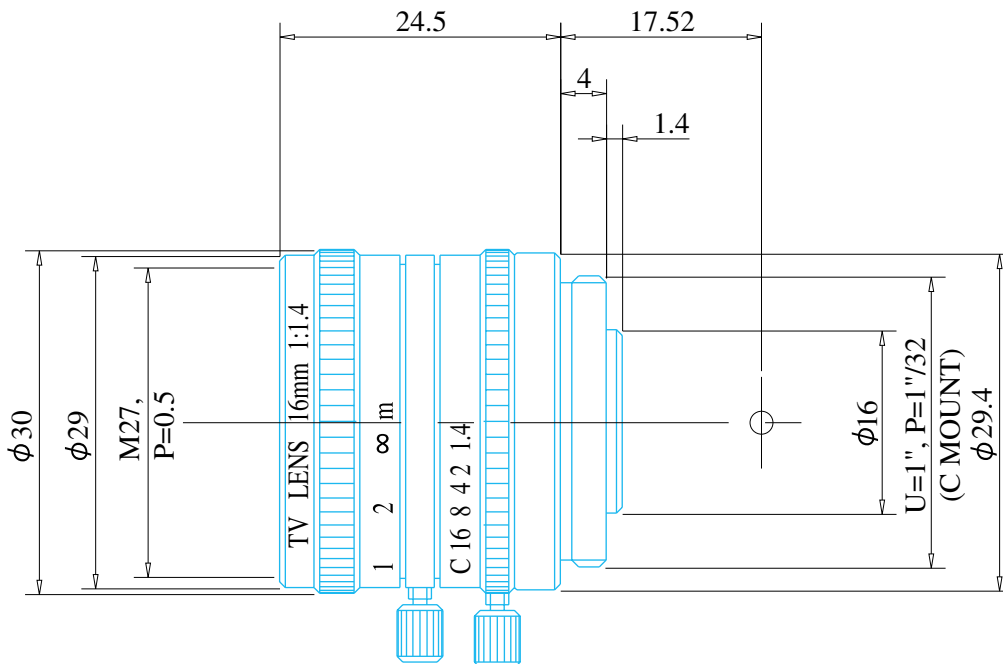

Manual Lenses

Item No. GM31614MCN

ITEM NO.		GM31614MCN
Focal Length		16.0 (mm)
Iris Range		F1.4 - Close
Angle of View (H x V x D)	1/2"	22.20° x 16.50° x 27.58°
	2/3"	30.22° x 23.00° x 38.60°
MOD		0.4 (m)
Filter Thread		M=27.0, P=0.5
Dimention (D x L)		$\phi 30$ x 24.5 (mm)
Weight		40 (g)