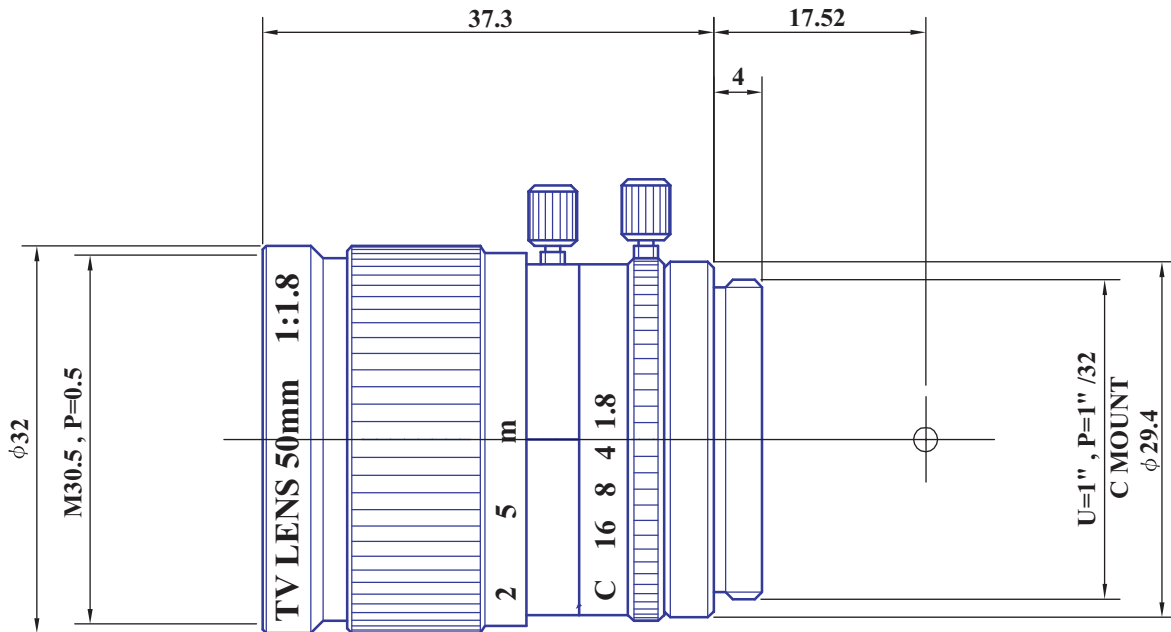

Manual Lenses

Item No. GM35018MCN

ITEM NO.		GM35018MCN
Focal Length		50.0 (mm)
Iris Range		F1.8 - Close
Angle of View (H x V x D)	1/2"	7.40° x 5.40° x 9.30°
	2/3"	10.30° x 7.50° x 13.00°
MOD		1.0 (m)
Filter Thread		M=30.5, P=0.5
Dimension (D x L)		Ø30.5 x 37.3 (mm)
Weight		55 (g)