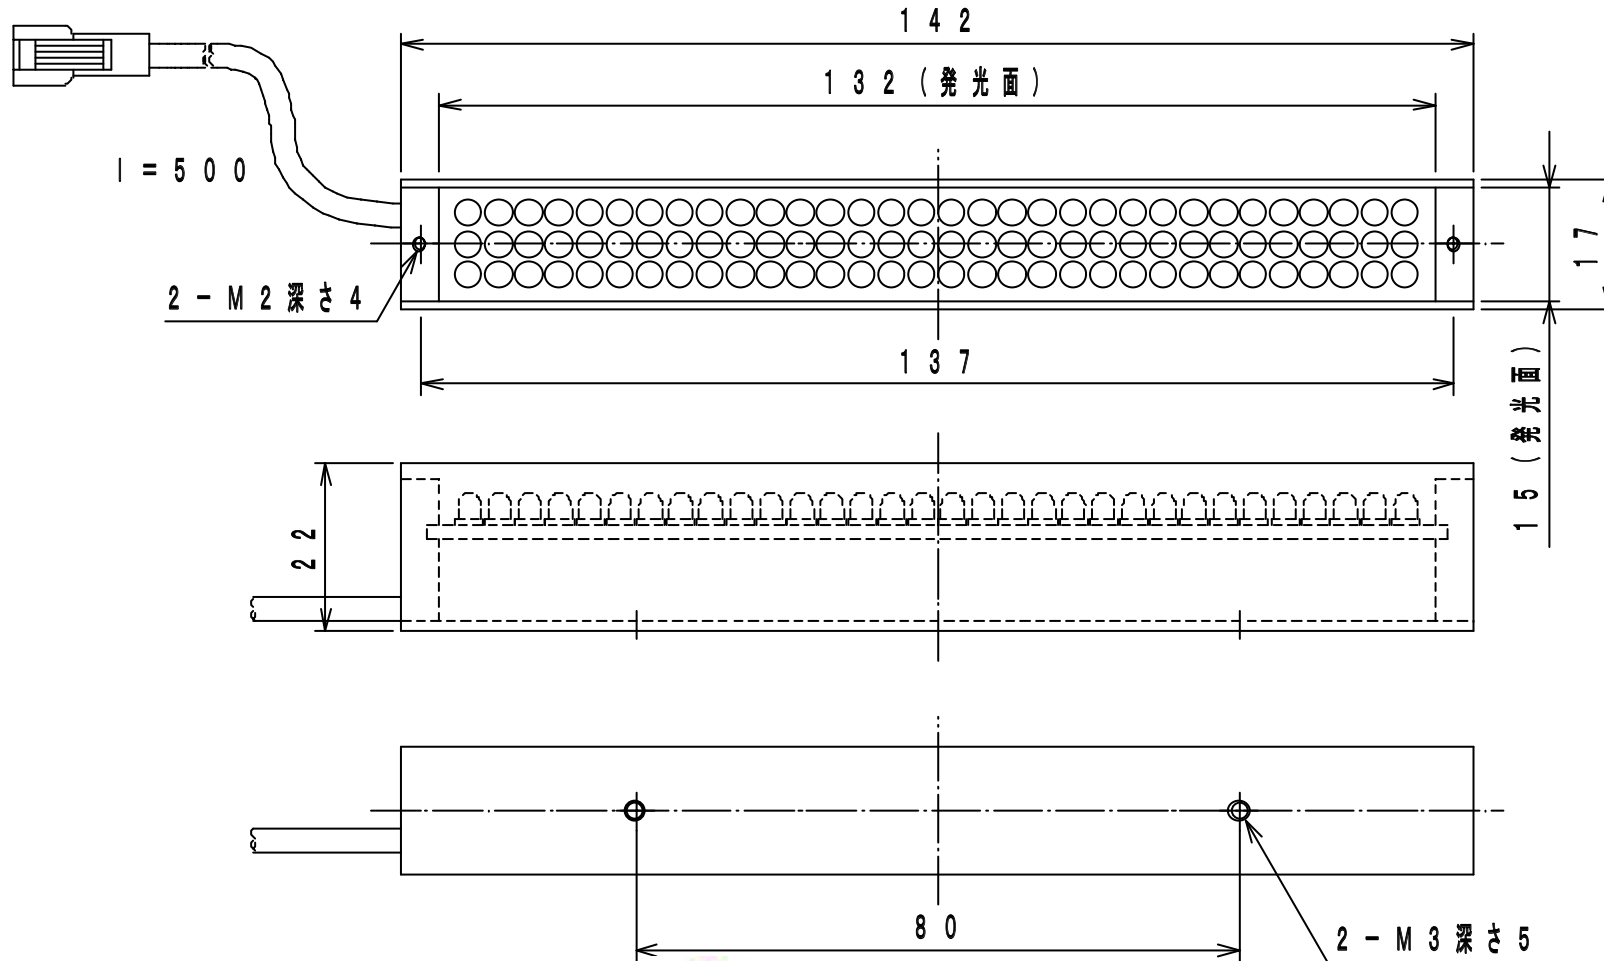

# LED Direct Bar Light

IDB-132/15R

## Details of Connector

	Light	Power Supply
Connector	SMR-02V-B	SMP-02V-BG
Contact	BYM-001T-0.6	BHF-001T-0.8SS

- \* 96 Red LEDs
- \* Only 12V USE
- \* Electric Power Consumption 3.9W

承	認	作	成

211-130

V.S. Technology Corp.