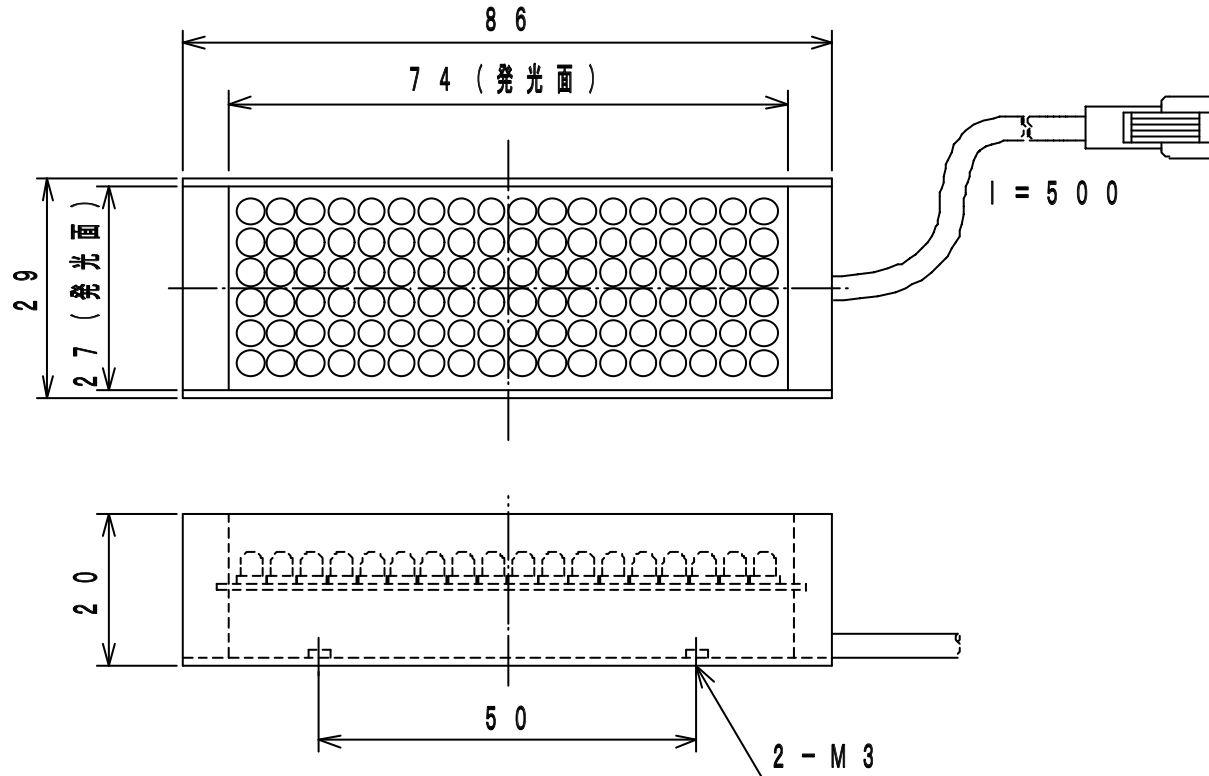

LED Direct Bar Light

IDB-72/24R

Details of Connector

	Light	Power Supply
Connector	SMR-02V-B	SMP-02V-BC
Contact	BYM-001T-0.6	BHF-001T-0.8SS

- * 108 Red LEDs
- * Only 12V USE
- * Electric Power Consumption 4.4W