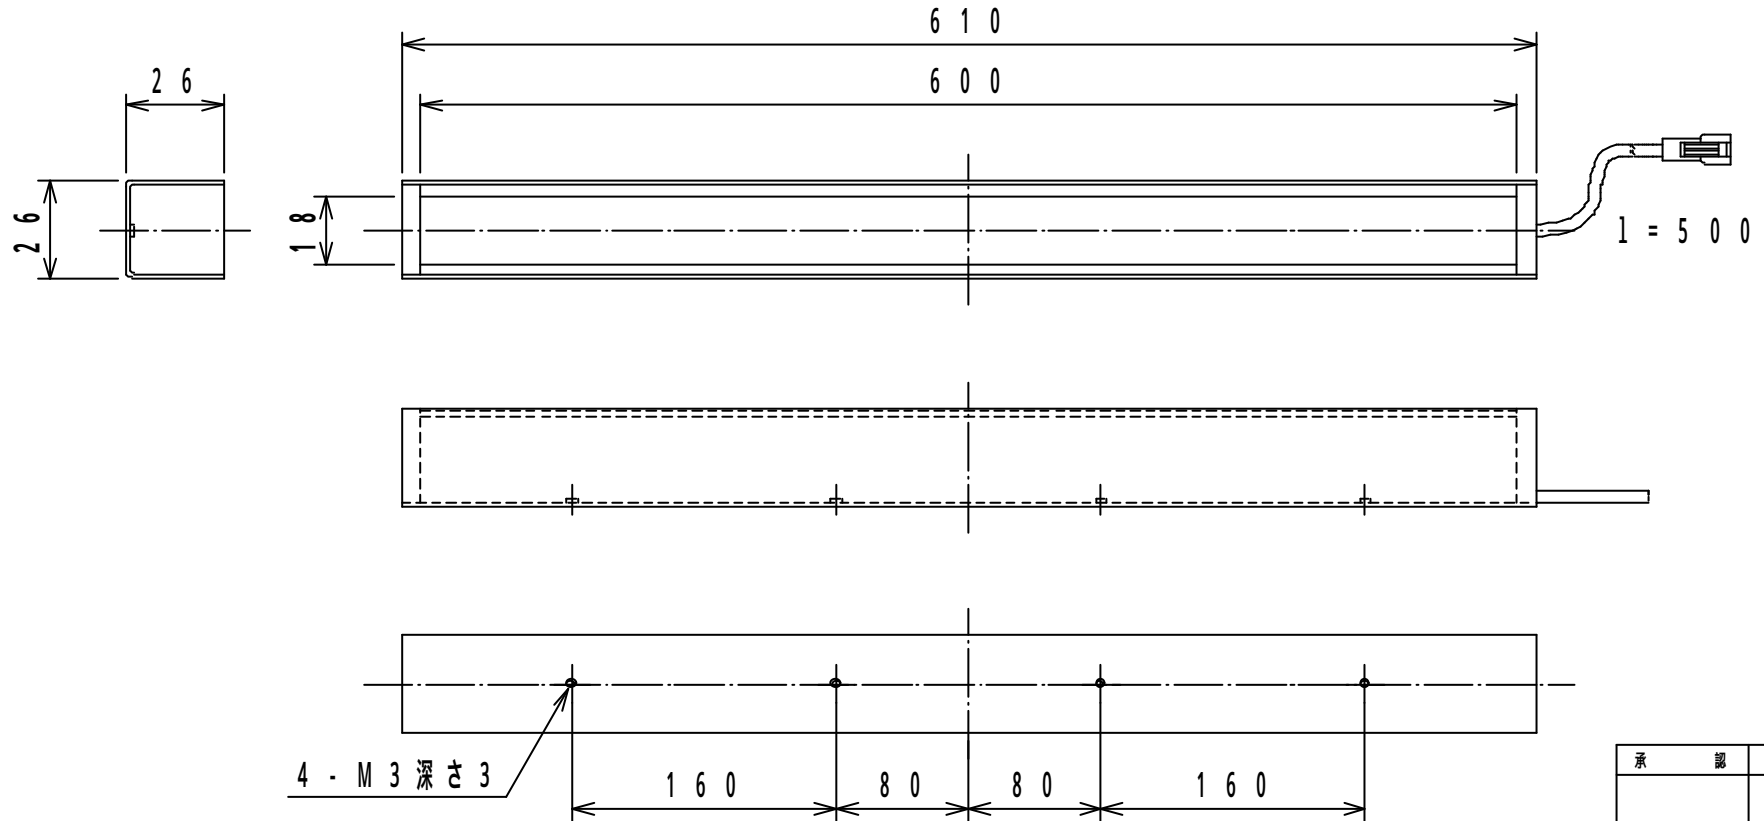

LED Linear Array Light

IDB-L600/20WS

Details of Connector

	Light	Power Supply
Connector	SMR-02V-B	SMP-02V-BC
Contact	BYM-001T-0.6	BHF-001T-0.8SS

- * 348 White LEDs
- * Only 12V USE
- * Electric Power Consumption 14.0W