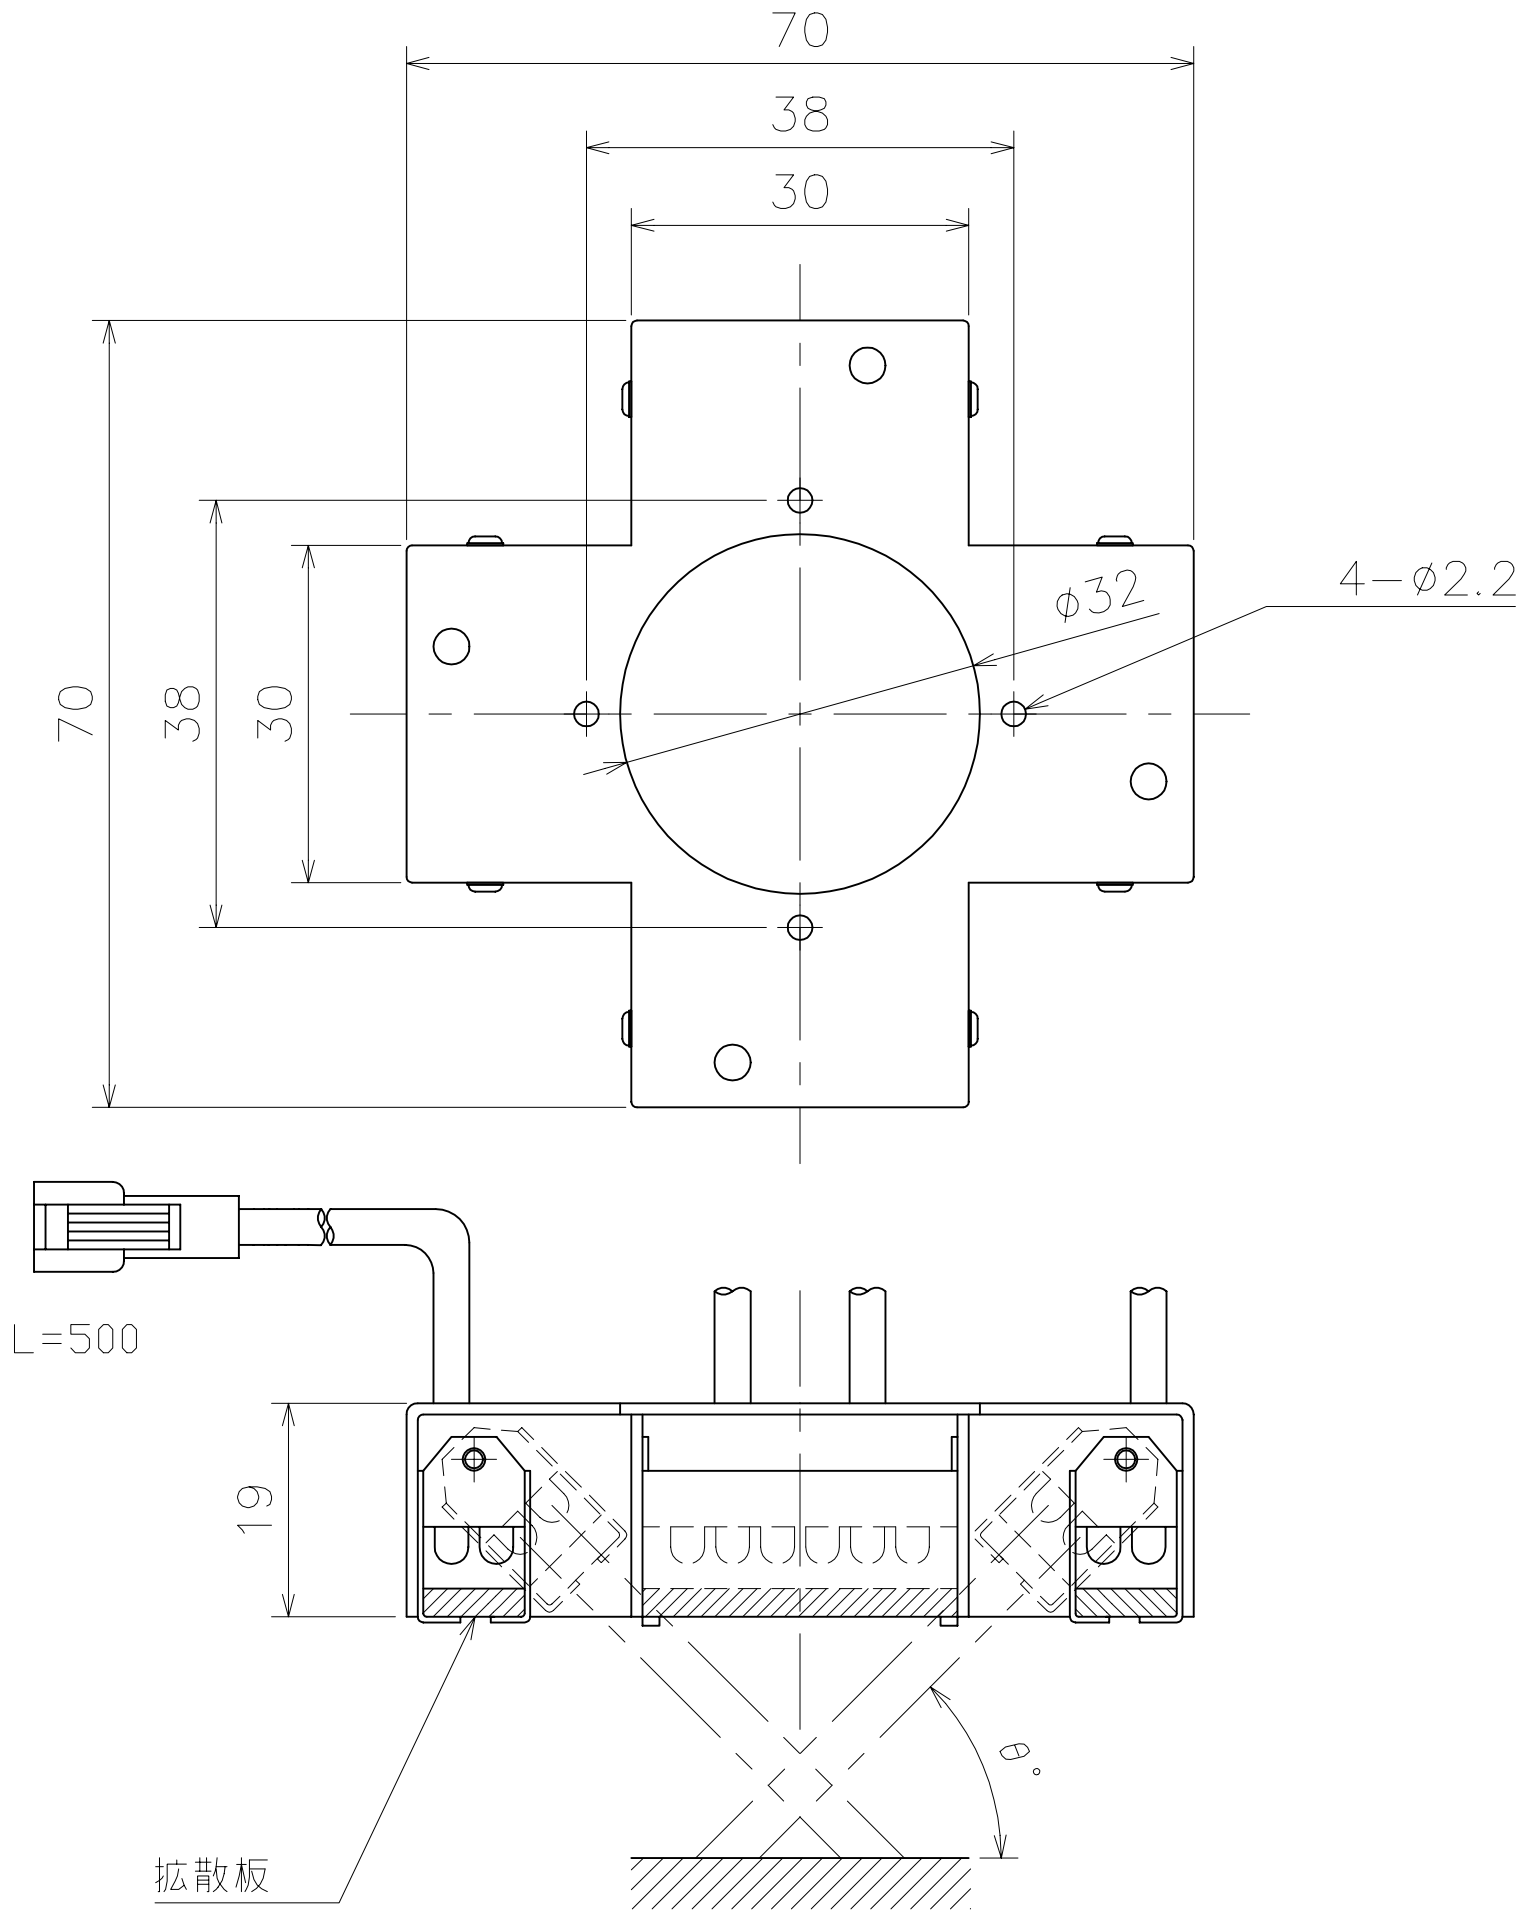

LED Rectangle Oblique Light

IDB-Q230WS

御 確 認 印

Details of Connector

	Light	Power Supply
Connector	SMR-02V-B	SMP-02V-BC
Contact	BYM-001T-0.6	BHF-001T-0.8SS

- * 48 White LEDs
- * Only 12V USE
- * Electric Power Consumption 3.9W