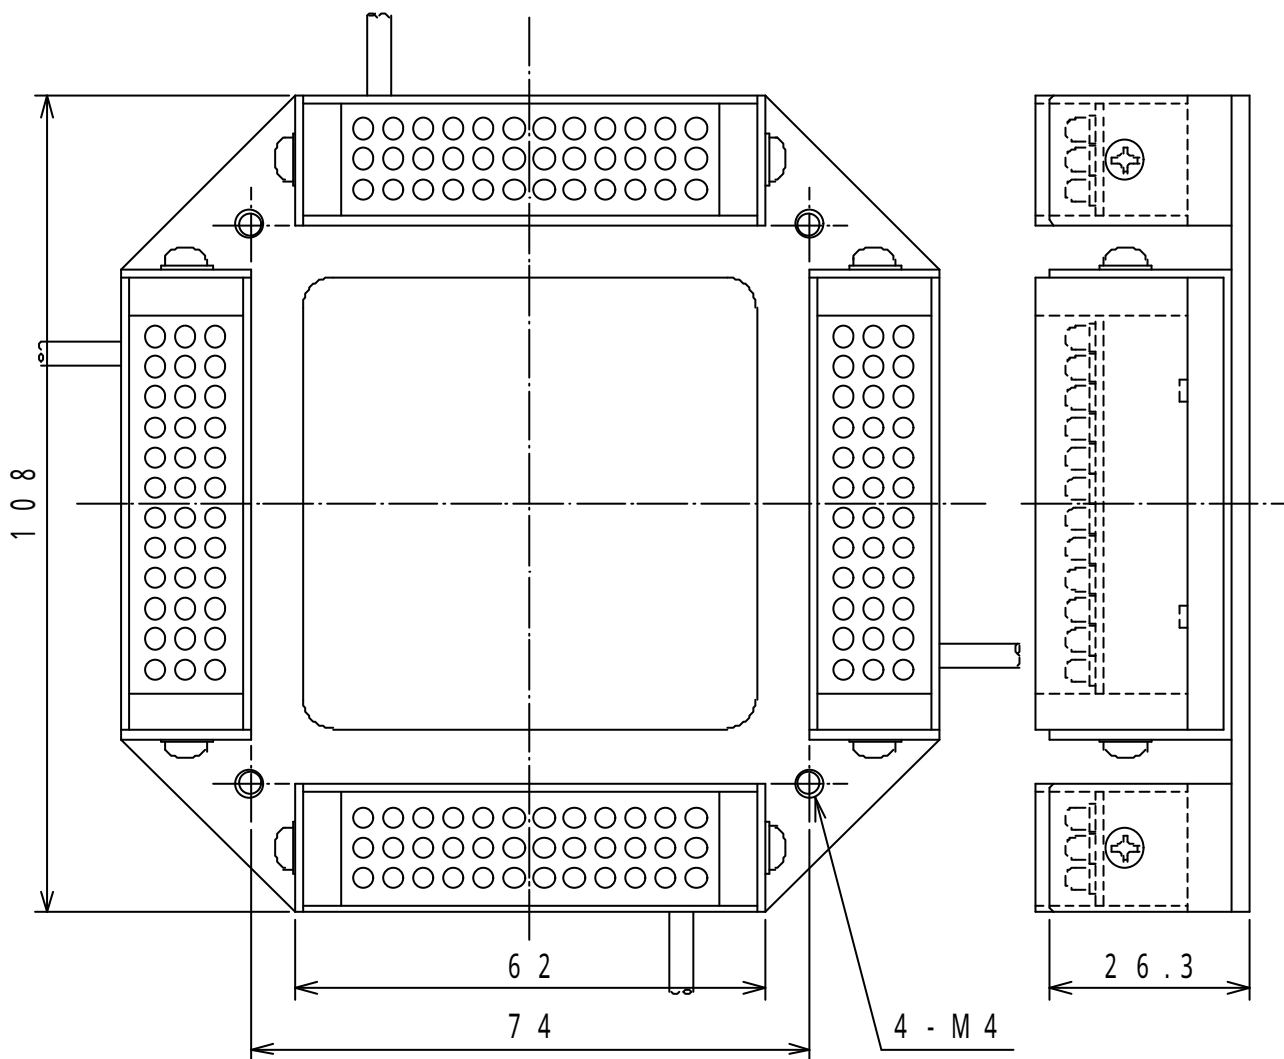

LED Rectangle Oblique Light

IDB-Q360R

Details of Connector

	Light	Power Supply
Connector	SMR-02V-B	SMP-02V-BC
Contact	BYM-001T-0.6	BHF-001T-0.8SS

- * 144 Red LEDs
- * Only 12V USE
- * Electric Power Consumption 5.8W