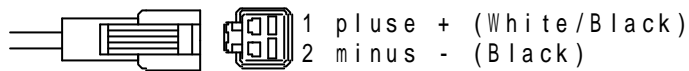

LED Rectangle Oblique Light

IDB-Q360R

Details of Connector

	Light	Power Supply
Connector	SMR-02V-B	SMP-02V-BC
Contact	BYM-001T-0.6	BHF-001T-0.8SS

- * 144 Red LEDs
- * Only 12V USE
- * Electric Power Consumption 5.8W