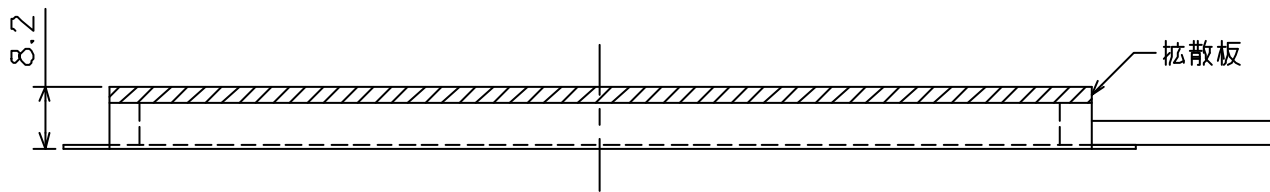

IDM-62/122RT

御 確 認 印

Details of Connector

	Light	Power Supply
Connector	SMR-02V-B	SMP-02V-BC
Contact	BYM-001T-0.6	BHF-001T-0.8SS

- * 288 Red $\phi 3$ LEDs
- * Only 12V USE
- * Electric Power Consumption 11.6W