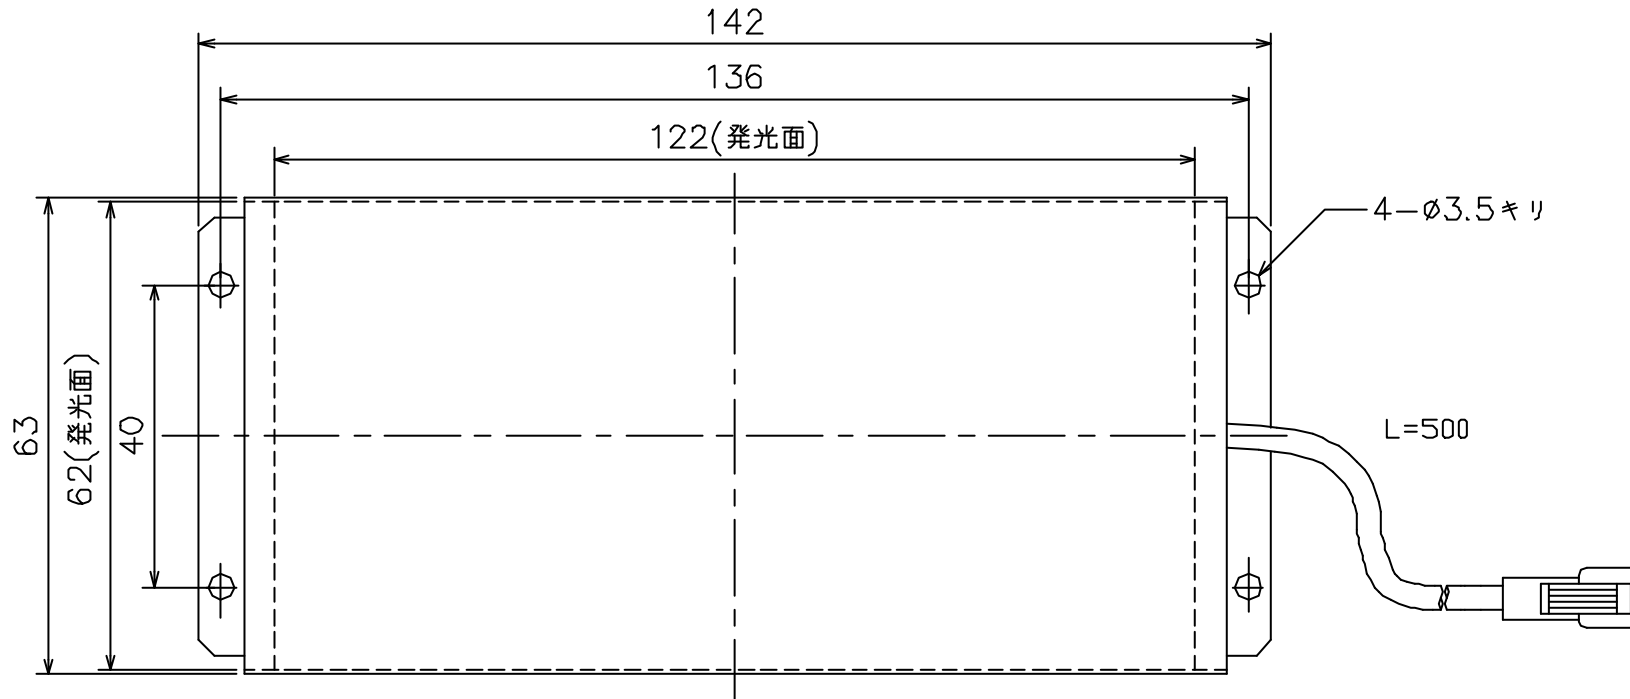

IDM-62/122RT

御 確 認 印

Details of Connector

	Light	Power Supply
Connector	SMR-02V-B	SMP-02V-BC
Contact	BYM-001T-0.6	BHF-001T-0.8SS

- * 288 Red $\phi 3$ LEDs
- * Only 12V USE
- * Electric Power Consumption 11.6W