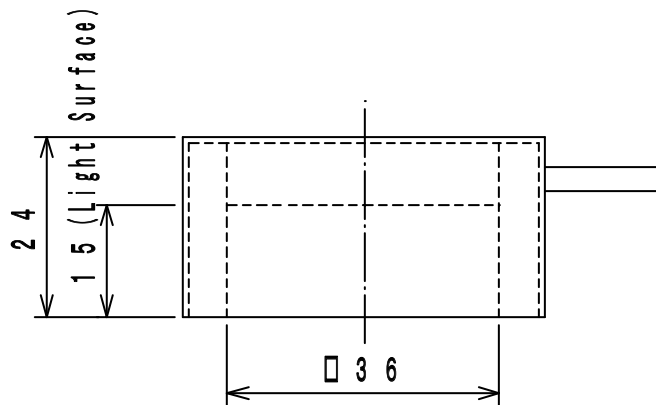

## Details of Connector

	Light	Power Supply
Connector	SMR-02V-B	SMP-02V-BC
Contact	BYM-001T-0.6	BHF-001T-0.8SS

- \* 24 Red LEDs
- \* Only 12V USE
- \* Electric Power Consumption 1.0W

承	認	作	成

3 1 2 - 0 2 0