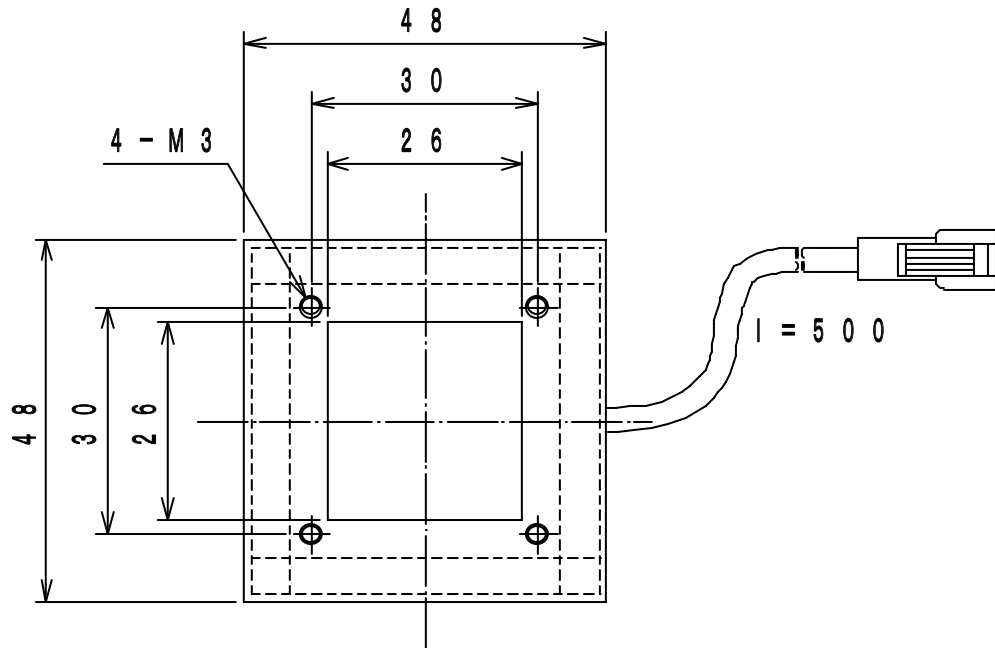

# LED BOX TYPE SURFACE LIGHTING

IPQ-48R

## Details of Connector

	Light	Power Supply
Connector	SMR-02V-B	SMP-02V-BC
Contact	BYM-001T-0.6	BHF-001T-0.8SS

- \* 24 Red LEDs
- \* Only 12V USE
- \* Electric Power Consumption 1.0W

承	認	作	成

3 1 2 - 0 2 0