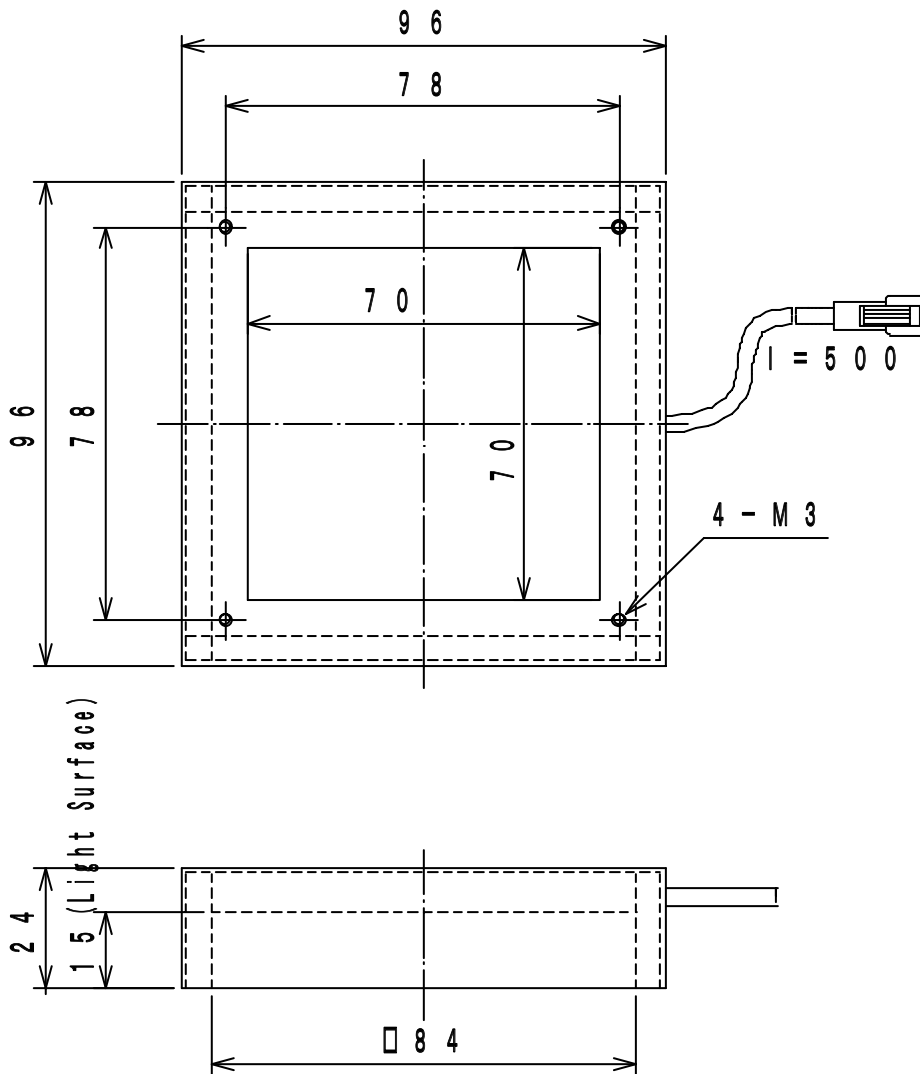

LED BOX TYPE SURFACE LIGHTING

IPQ-96R

Details of Connector

	Light	Power Supply
Connector	SMR-02V-B	SMP-02V-BC
Contact	BYM-001T-0.6	BHF-001T-0.8SS

- * 84 Red LEDs
- * Only 12V USE
- * Electric Power Consumption 3.4W