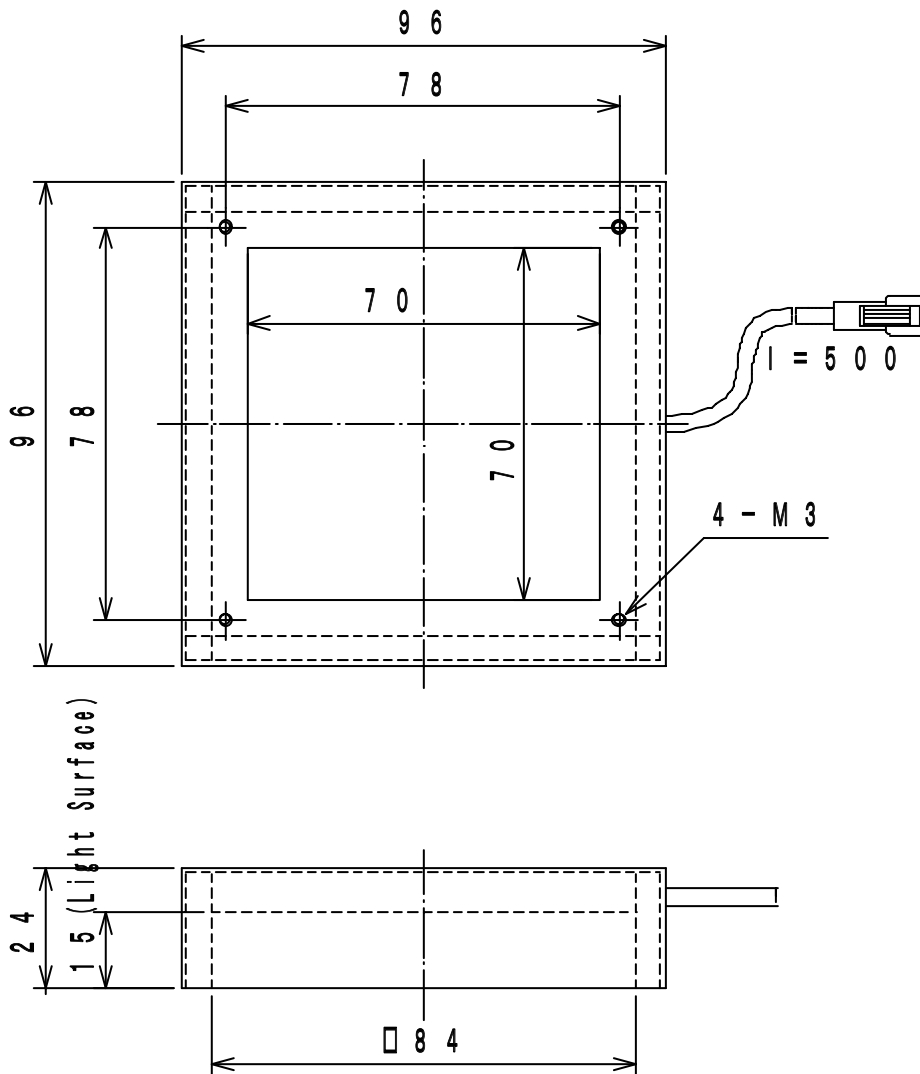

LED BOX TYPE SURFACE LIGHTING

IPQ-96W

Details of Connector

	Light	Power Supply
Connector	SMR-02V-B	SMP-02V-BC
Contact	BYM-001T-0.6	BHF-001T-0.8SS

- * 84 White LEDs
- * Only 12V USE
- * Electric Power Consumption 6.8W