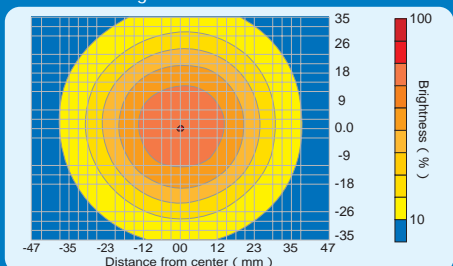

UDR-30R60 Light distribution at WD 40mm