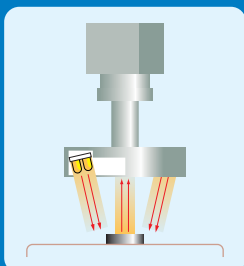

Direct Ring Lighting

Series	Model No.	Color	Internal Ring Diameter (mm)	External Ring Diameter (mm)	Power Consumption	Drawing
UDR Series	UDR-10R32	Red	10	32	24V/1.2W	UDR-10*32
	UDR-10W32	White			24V/2.0W	
	UDR-10B32	Blue			24V/2.0W	
	UDR-15R38	Red	15	38	24V/2.3W	UDR-15*38
	UDR-15W38	White			24V/5.8W	
	UDR-15B38	Blue			24V/5.8W	
	UDR-16R28	Red	16	28	24V/1.4W	UDR-16*28
	UDR-16W28	White			24V/1.2W	
	UDR-16B28	Blue			24V/1.2W	
	UDR-16R48	Red	16	48	24V/2.9W	UDR-16*48
	UDR-16W48	White			24V/4.9W	
	UDR-16B48	Blue			24V/4.9W	
	UDR-28R50	Red	28	50	24V/2.4W	UDR-28*50
	UDR-28W50	White			24V/4.1W	
	UDR-28B50	Blue			24V/4.1W	
	UDR-30R66	Red	30	66	24V/4.8W	UDR-30*66
	UDR-30W66	White			24V/8.2W	
	UDR-30B66	Blue			24V/8.2W	
	UDR-35R70-F	Red	35	70	24V/4.3W	UDR-35*70-F
	UDR-35W70-F	White			24V/7.3W	
	UDR-35B70-F	Blue			24V/7.3W	
	UDR-50R90	Red	50	90	24V/8.6W	UDR-50*90
	UDR-50W90	White			24V/14.7W	
	UDR-50B90	Blue			24V/14.7W	
UDR-60R120	Red	60	120	24V/17.3W	UDR-60*120	
UDR-60W120	White			24V/29.4W		
UDR-60B120	Blue			24V/29.4W		
UDR-95R140	Red	95	140	24V/14.4W	UDR-95*140	
UDR-95W140	White			24V/12.2W		
UDR-95B140	Blue			24V/12.2W		

Operating voltage: DC 24V

Green and IR850 are also available. Other wavelengths such as UV365, UV395 and IR940 are available upon request. Please contact us for details. Please refer to Page XX for standard items of UV365 and UV395.