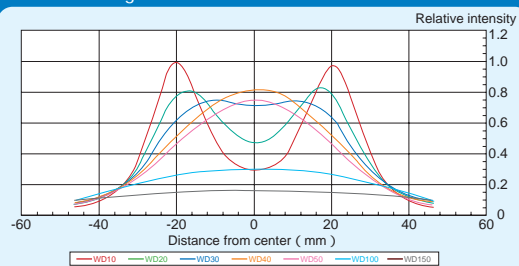

UDR-30R60 Light distribution at various WD