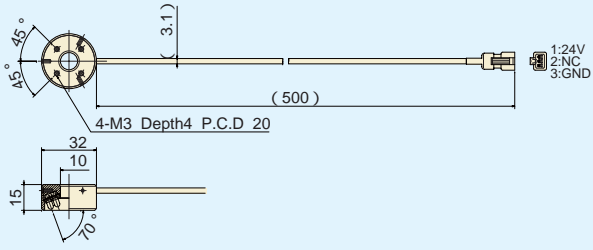

ULR-10*32

UDR-15*38

UDR-16*28

UDR-16*48

UDR-28*50

UDR-30*66

UDR-35*70-F

UDR-50*90

UDR-60*120

UDR-95*140

All dimensions in mm